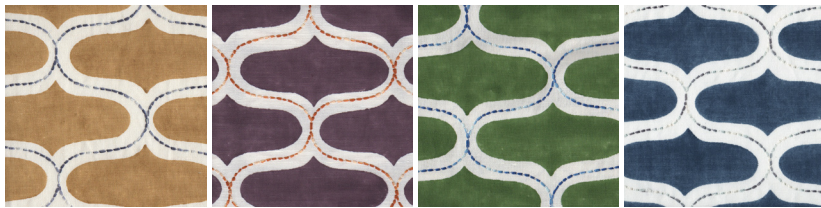

seemakrish

JUHU

SKU# 1202/B

Color: Badal Gray

Content: 55% Linen 45% Cotton

Width: 51" Cuttable

Repeat: 4.75" V, 6.75" H

Care: Dry Clean Only

Hand block printed and
embroidered in India.

Goa Sand Brinjal Purple Panna Green Hudson Indigo