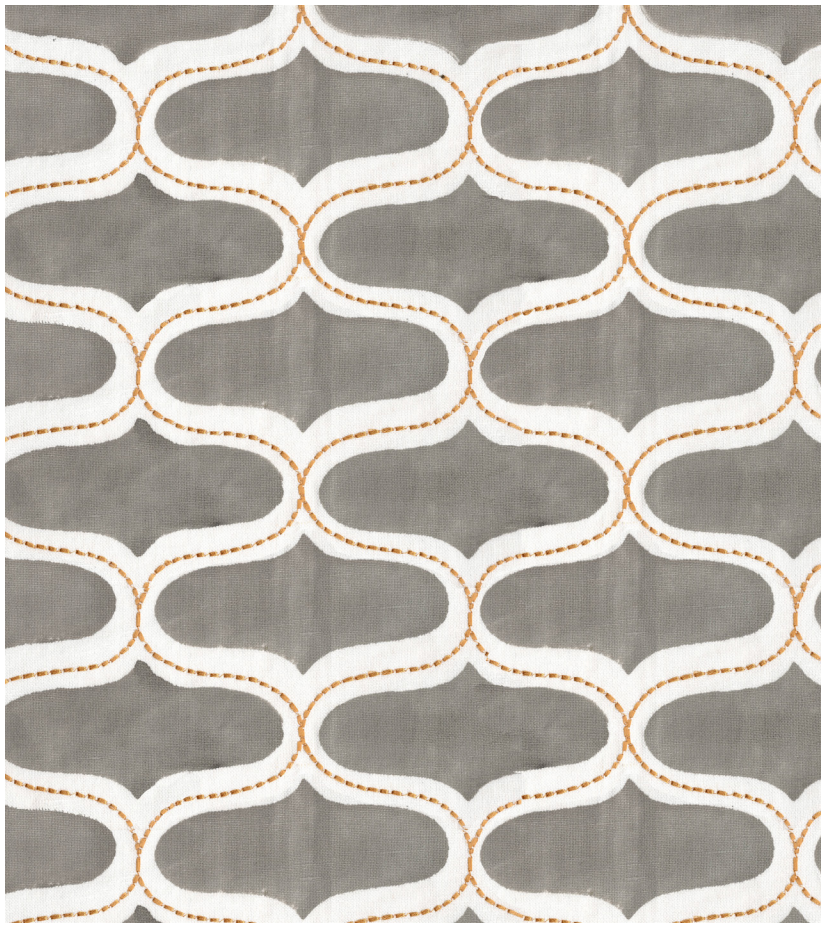

seemakrish

JUHU

SKU# 1202/B

Color: Badal Gray

Content: 55% Linen 45% Cotton

Width: 51" Cuttable

Repeat: 4.75" V, 6.75" H

Care: Dry Clean Only

Hand block printed and
embroidered in India.

Goa Sand Brinjal Purple Panna Green Hudson Indigo